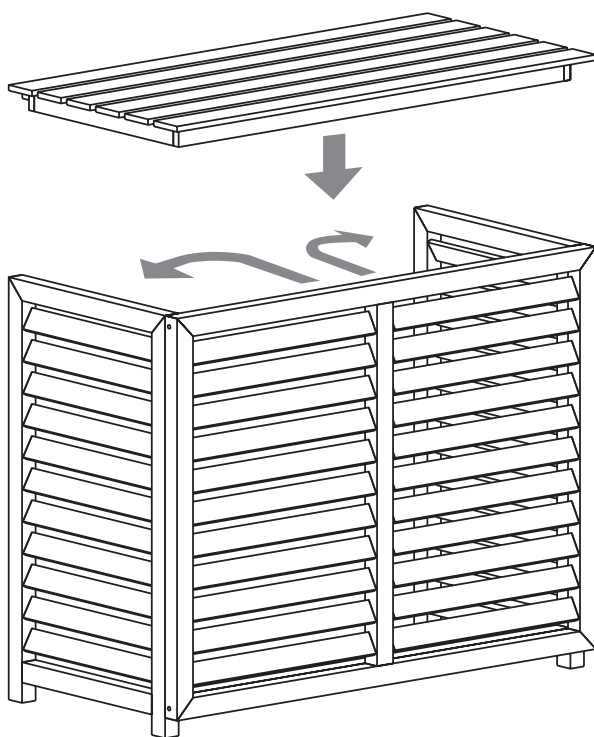

-  Antracit composite
-  White composite

Heat Pump Cover for outdoor unit

Wood Plastic Composite

Important!
Read the user instructions carefully before use.
Save them for future reference.

enstal

Assembly

White composite / Item no. 100747
Antracit composite / Item no. 100478