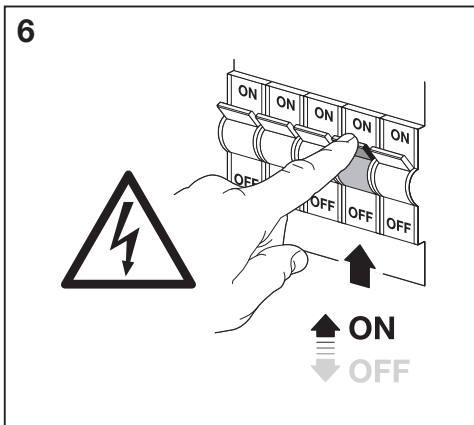

4

220-240V

AC N Blue L Brown

>35mm

3-10mm

>50mm

	EAN	This product contains a light source of energy efficiency class	Contained Light Source
SMART WIFI DL SLIM 85MM TW WT	4058075573239	F	
SMART WIFI DL SLIM 120MM TW WT	4058075573253	F	
SMART WIFI DL SLIM 225MM TW WT	4058075573277	F	