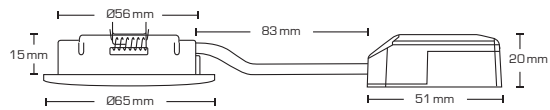

Claudia looping

Monteringsvejledning / Monteringsanvisning / Montasjeanvisning / Installation instructions / Installationsanleitung / Asennusohje

Please note:
Serial connection

Power supply:
Constant current **350mA**.
Note that the power supply **must be** constant current (350mA) and **not** 12V AC/DC.
Use Scan Products driver – art.no.: 12401, 12402 and 12403.

Serial: 350mA	IP44	Indoor	Ø56	H 15 mm	3,2W	Ra 95	45°	30°	Dimmable	50.000h L90 B10	III	M/M
	CE											

We refer to our website www.scan-products.com regarding: products, documentation, approvals, dimmer overview, etc.