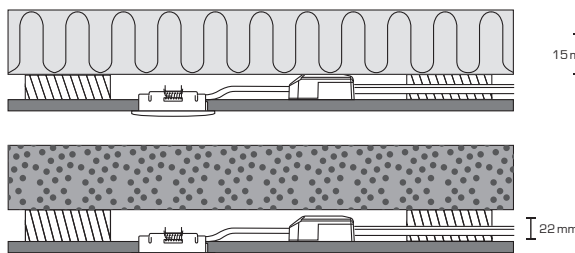

Claudia looping

Monteringsvejledning / Monteringsanvisning / Montasjeanvisning / Installation instructions / Installationsanleitung / Asennusohje

Please note:
Serial connection

Power supply:
Constant current **350mA**.
Note that the power supply **must be** constant current (350mA) and **not** 12V AC/DC.
Use Scan Products driver – art.no.: 12401, 12402 and 12403.

Serial: 350mA	IP44	Indoor	Ø56	H 15 mm	3,2W	Ra 95	45°	30°	Dimmable	50.000h L90 B10	III	M/M
	CE											

We refer to our website www.scan-products.com regarding: products, documentation, approvals, dimmer overview, etc.