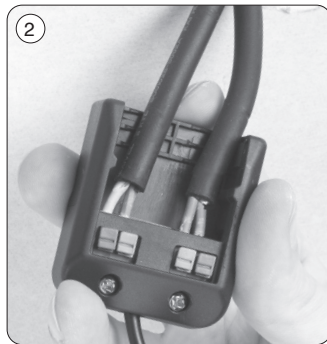

Claudia looping

Monteringsvejledning / Monteringsanvisning / Montasjeanvisning / Installation instructions / Installationsanleitung / Asennusohje

Please note:
Serial connection

Power supply:
Constant current **350mA**.
Note that the power supply **must be** constant current (350mA) and **not** 12V AC/DC.
Use Scan Products driver – art.no.: 12401, 12402 and 12403.

Serial: 350mA	IP44	Indoor	Ø56	H 15 mm	3,2W	Ra 95	45°	30°	Dimmable	50.000h L90 B10	III	M/M
	CE											

We refer to our website www.scan-products.com regarding: products, documentation, approvals, dimmer overview, etc.