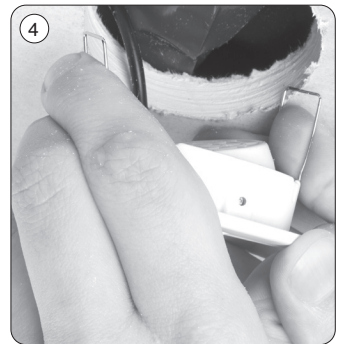

Claudia looping

Monteringsvejledning / Monteringsanvisning / Montasjeanvisning / Installation instructions / Installationsanleitung / Asennusohje

Please note:
Serial connection

Power supply:
Constant current **350mA**.
Note that the power supply **must be** constant current (350mA) and **not** 12V AC/DC.
Use Scan Products driver – art.no.: 12401, 12402 and 12403.

Serial: 350mA	IP44	Indoor	Ø56	H 15 mm	3,2W	Ra 95	45°	30°	Dimmable	50.000h L90 B10	III	M/M
	CE											

We refer to our website www.scan-products.com regarding: products, documentation, approvals, dimmer overview, etc.