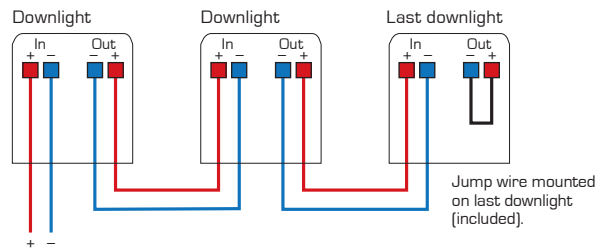

Claudia looping

Monteringsvejledning / Monteringsanvisning / Montasjeanvisning / Installation instructions / Installationsanleitung / Asennusohje

Please note:
Serial connection

Power supply:
Constant current **350mA**.
Note that the power supply **must be** constant current (350mA) and **not** 12V AC/DC.
Use Scan Products driver – art.no.: 12401, 12402 and 12403.

Serial: 350mA	IP44	Indoor	Ø56	H 15 mm	3,2W	Ra 95	45°	30°	Dimmable	50.000h L90 B10	III	M/M
	CE											

We refer to our website www.scan-products.com regarding: products, documentation, approvals, dimmer overview, etc.