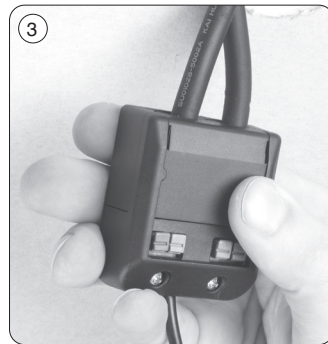

Claudia looping

Monteringsvejledning / Monteringsanvisning / Montasjeanvisning / Installation instructions / Installationsanleitung / Asennusohje

Please note:
Serial connection

Power supply:
Constant current **350mA**.
Note that the power supply **must be** constant current (350mA) and **not** 12V AC/DC.
Use Scan Products driver – art.no.: 12401, 12402 and 12403.

Serial: 350mA	IP44	Indoor	Ø56	H 15 mm	3,2W	Ra 95	45°	30°	Dimmable	50.000h L90 B10	III	M/M
	CE											

We refer to our website www.scan-products.com regarding: products, documentation, approvals, dimmer overview, etc.