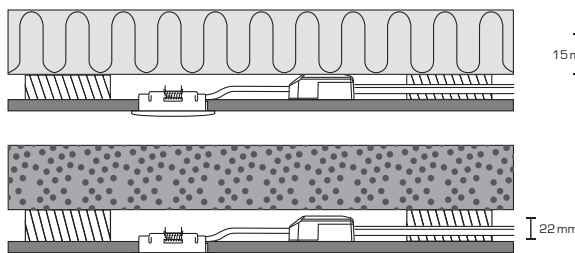

# Claudia looping

Monteringsvejledning / Monteringsanvisning / Montasjeanvisning / Installation instructions / Installationsanleitung / Asennusohje

**Please note:**  
**Serial connection**

**Power supply:**  
Constant current **350mA**.  
Note that the power supply **must be** constant current (350mA) and **not** 12V AC/DC.  
Use Scan Products driver – art.no.: 12401, 12402 and 12403.

Serial: 350mA	IP44	Indoor	Ø56	H 15 mm	3,2W	Ra 95	45°	30°	Dimmable	50.000h L90 B10	III	M/M
	CE											

We refer to our website [www.scan-products.com](http://www.scan-products.com) regarding: products, documentation, approvals, dimmer overview, etc.