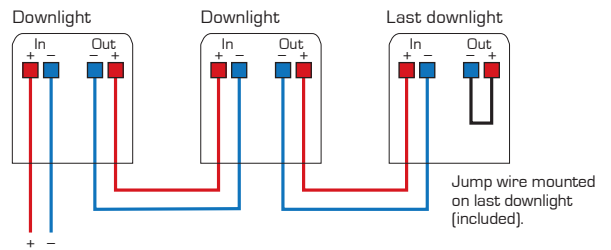

# Claudia looping

Monteringsvejledning / Monteringsanvisning / Montasjeanvisning / Installation instructions / Installationsanleitung / Asennusohje

**Please note:**  
**Serial connection**

**Power supply:**  
Constant current **350mA**.  
Note that the power supply **must be** constant current (350mA) and **not** 12V AC/DC.  
Use Scan Products driver – art.no.: 12401, 12402 and 12403.

Serial: 350mA	IP44	Indoor	Ø56	H 15 mm	3,2W	Ra 95	45°	30°	Dimmable	50.000h L90 B10	III	M/M
	CE											

We refer to our website [www.scan-products.com](http://www.scan-products.com) regarding: products, documentation, approvals, dimmer overview, etc.