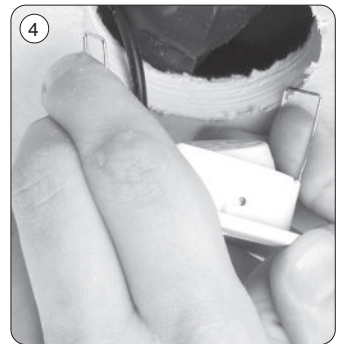

# Claudia looping

Monteringsvejledning / Monteringsanvisning / Montasjeanvisning / Installation instructions / Installationsanleitung / Asennusohje

**Please note:**  
**Serial connection**

**Power supply:**  
Constant current **350mA**.  
Note that the power supply **must be** constant current (350mA) and **not** 12V AC/DC.  
Use Scan Products driver – art.no.: 12401, 12402 and 12403.

Serial: 350mA	IP44	Indoor	Ø56	H 15 mm	3,2W	Ra 95	45°	30°	Dimmable	50.000h L90 B10	III	M/M
	CE											

We refer to our website [www.scan-products.com](http://www.scan-products.com) regarding: products, documentation, approvals, dimmer overview, etc.