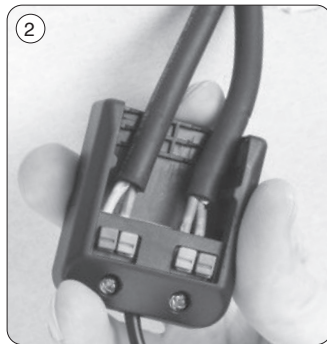

# Claudia looping

Monteringsvejledning / Monteringsanvisning / Montasjeanvisning / Installation instructions / Installationsanleitung / Asennusohje

**Please note:**  
**Serial connection**

**Power supply:**  
Constant current **350mA**.  
Note that the power supply **must be** constant current (350mA) and **not** 12V AC/DC.  
Use Scan Products driver – art.no.: 12401, 12402 and 12403.

Serial: 350mA	IP44	Indoor	Ø56	H 15 mm	3,2W	Ra 95	45°	30°	Dimmable	50.000h L90 B10	III	M/M
	CE											

We refer to our website [www.scan-products.com](http://www.scan-products.com) regarding: products, documentation, approvals, dimmer overview, etc.