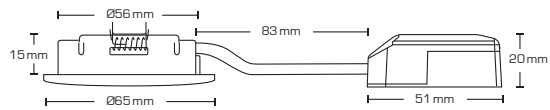

# Claudia looping

Monteringsvejledning / Monteringsanvisning / Montasjeanvisning / Installation instructions / Installationsanleitung / Asennusohje

**Please note:**  
**Serial connection**

**Power supply:**  
Constant current **350mA**.  
Note that the power supply **must be** constant current (350mA) and **not** 12V AC/DC.  
Use Scan Products driver – art.no.: 12401, 12402 and 12403.

Serial: 350mA	IP44	Indoor	Ø56	H 15 mm	3,2W	Ra 95	45°	30°	Dimmable	50.000h L90 B10	III	M/M
	CE											

We refer to our website [www.scan-products.com](http://www.scan-products.com) regarding: products, documentation, approvals, dimmer overview, etc.