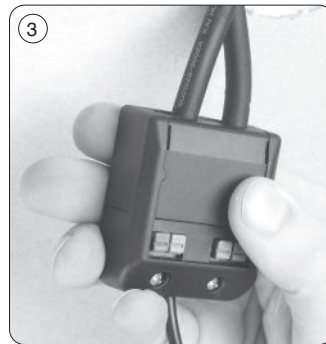

# Claudia looping

Monteringsvejledning / Monteringsanvisning / Montasjeanvisning / Installation instructions / Installationsanleitung / Asennusohje

**Please note:**  
**Serial connection**

**Power supply:**  
Constant current **350mA**.  
Note that the power supply **must be** constant current (350mA) and **not** 12V AC/DC.  
Use Scan Products driver – art.no.: 12401, 12402 and 12403.

Serial: 350mA	IP44	Indoor	Ø56	H 15 mm	3,2W	Ra 95	45°	30°	Dimmable	50.000h L90 B10	III	M/M
	CE											

We refer to our website [www.scan-products.com](http://www.scan-products.com) regarding: products, documentation, approvals, dimmer overview, etc.