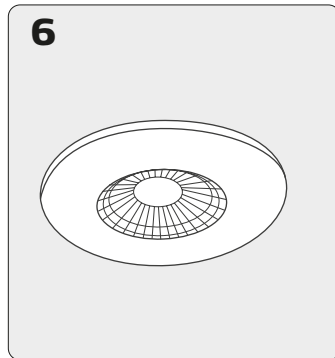

Gabriella 35°- LED Cabinet Light

a. Without fixation ring

b. With fixation ring