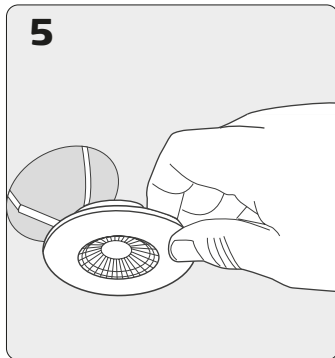

Gabriella 35°- LED Cabinet Light

a. Without fixation ring

b. With fixation ring