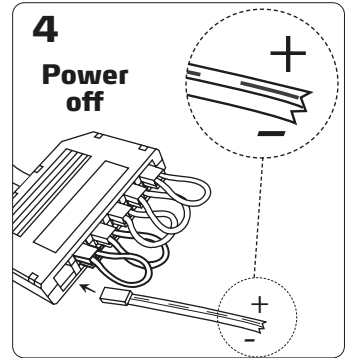

Gabriella 35°- LED Cabinet Light

a. Without fixation ring

b. With fixation ring