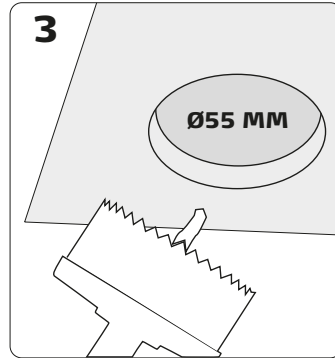

Gabriella 35°- LED Cabinet Light

a. Without fixation ring

b. With fixation ring