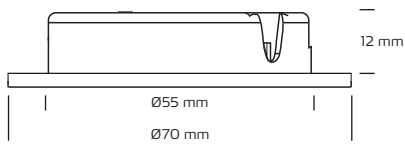

Gabriella 35°- LED Cabinet Light

a. Without fixation ring

b. With fixation ring