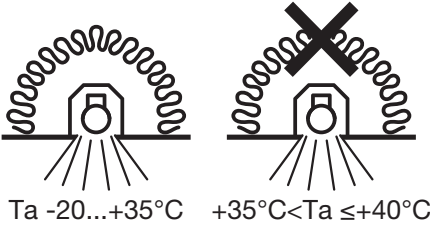

EAN	n	LED	QR code	ENERGY * X =
SP CBO FIX V 5.5W CPS 60DEG IP65 WT	4099854092701	1	AC50676		E
SP CBO ADJ V 5.5W CPS 60DEG IP65 WT	4099854092725	1	AC50677		E

FR
Cet appareil se recycle

À DÉPOSER EN MAGASIN

OU

À DÉPOSER EN DÉCHÈTERIE

Points de collecte sur www.quefairedemesdechets.fr

C10567405
G11163183
26.04.2023

LEDVANCE GmbH
Steinerne Furt 62
86167 Augsburg, Germany
www.ledvance.com