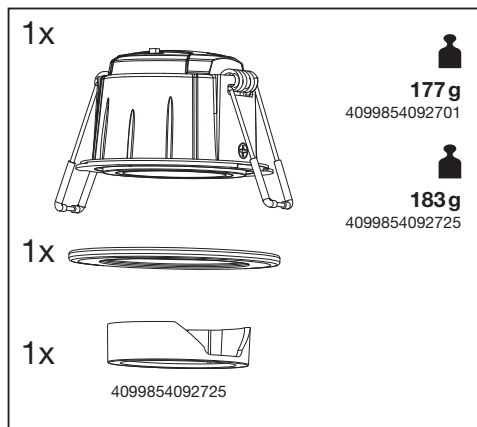

SPOT COVERABLE

	EAN	W	lm	lm/W	K	Temp ^{amb} (°C)	V~	mA	Hz	DF	▽ (°)	
SP CBO FIX V 5.5W CPS 60DEG IP65 WT	4099854092701	3.6	350	97	2700	-20...+40	220-240	31 @ 3.6W 43 @ 5.5W	50/60	>0.7	60	20000
		5.5	550	100								
		3.6	380	105	3000							
		5.5	580	105								
		3.6	400	111	4000							
		5.5	600	109								
SP CBO ADJ V 5.5W CPS 60DEG IP65 WT	4099854092725	3.6	350	97	2700	-20...+40	220-240	31 @ 3.6W 43 @ 5.5W	50/60	>0.7	60	20000
		5.5	550	100								
		3.6	380	105	3000							
		5.5	580	105								
		3.6	400	111	4000							
		5.5	600	109								

5

6

7

SPOT COVERABLE

EAN	EAN		Color		Height	Length	Diameter
SPOT COVERABLE FIX 	4099854098406	SP COV RING FIX ROUND BK	BLACK		-	-	81.5
	4099854098437	SP COV RING FIX ROUND BN	BRUSHED NICKEL		-	-	81.5
	4099854099274	SP COV RING FIX SQUARE BN	BRUSHED NICKEL		81.5	81.5	-
	4099854099304	SP COV RING FIX SQUARE WT	WHITE		81.5	81.5	-
	4099854099335	SP COV RING FIX SQUARE BK	BLACK		81.5	81.5	-
SPOT COVERABLE ADJUSTABLE 	4099854097911	SP COV RING ADJ ROUND BK	BLACK		-	-	81.5
	4099854097935	SP COV RING ADJ ROUND BN	BRUSHED NICKEL		-	-	81.5
	4099854097959	SP COV RING ADJ SQUARE BN	BRUSHED NICKEL		81.5	81.5	-
	4099854097973	SP COV RING ADJ SQUARE WT	WHITE		81.5	81.5	-
	4099854097997	SP COV RING ADJ SQUARE BK	BRUSHED NICKEL		81.5	81.5	-