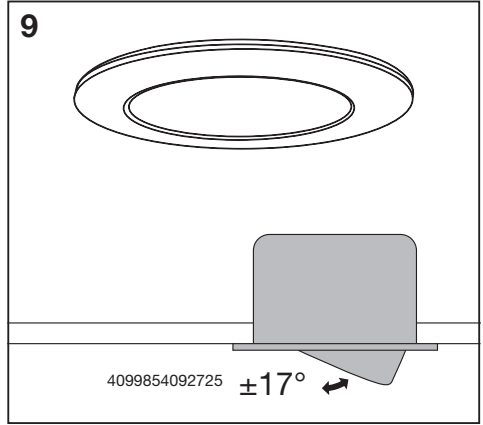

SPOT COVERABLE

	EAN	W	lm	lm/W	K	Temp ^{amb} (°C)	V~	mA	Hz	DF	▽ (°)	
SP CBO FIX V 5.5W CPS 60DEG IP65 WT	4099854092701	3.6	350	97	2700	-20...+40	220-240	31 @ 3.6W 43 @ 5.5W	50/60	>0.7	60	20000
		5.5	550	100								
		3.6	380	105	3000							
		5.5	580	105								
		3.6	400	111	4000							
		5.5	600	109								
SP CBO ADJ V 5.5W CPS 60DEG IP65 WT	4099854092725	3.6	350	97	2700	-20...+40	220-240	31 @ 3.6W 43 @ 5.5W	50/60	>0.7	60	20000
		5.5	550	100								
		3.6	380	105	3000							
		5.5	580	105								
		3.6	400	111	4000							
		5.5	600	109								

5

6

7

SPOT COVERABLE

EAN	EAN		Color		Height	Length	Diameter
SPOT COVERABLE FIX 	4099854098406	SP COV RING FIX ROUND BK	BLACK		-	-	81.5
	4099854098437	SP COV RING FIX ROUND BN	BRUSHED NICKEL		-	-	81.5
	4099854099274	SP COV RING FIX SQUARE BN	BRUSHED NICKEL		81.5	81.5	-
	4099854099304	SP COV RING FIX SQUARE WT	WHITE		81.5	81.5	-
	4099854099335	SP COV RING FIX SQUARE BK	BLACK		81.5	81.5	-
SPOT COVERABLE ADJUSTABLE 	4099854097911	SP COV RING ADJ ROUND BK	BLACK		-	-	81.5
	4099854097935	SP COV RING ADJ ROUND BN	BRUSHED NICKEL		-	-	81.5
	4099854097959	SP COV RING ADJ SQUARE BN	BRUSHED NICKEL		81.5	81.5	-
	4099854097973	SP COV RING ADJ SQUARE WT	WHITE		81.5	81.5	-
	4099854097997	SP COV RING ADJ SQUARE BK	BRUSHED NICKEL		81.5	81.5	-