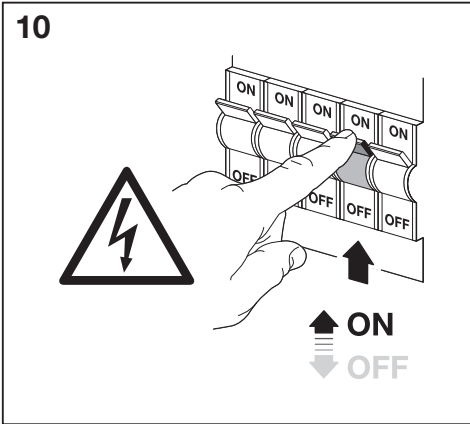

5

6

7

SPOT COVERABLE

EAN	EAN		Color		Height	Length	Diameter
SPOT COVERABLE FIX 	4099854098406	SP COV RING FIX ROUND BK	BLACK		-	-	81.5
	4099854098437	SP COV RING FIX ROUND BN	BRUSHED NICKEL		-	-	81.5
	4099854099274	SP COV RING FIX SQUARE BN	BRUSHED NICKEL		81.5	81.5	-
	4099854099304	SP COV RING FIX SQUARE WT	WHITE		81.5	81.5	-
	4099854099335	SP COV RING FIX SQUARE BK	BLACK		81.5	81.5	-
SPOT COVERABLE ADJUSTABLE 	4099854097911	SP COV RING ADJ ROUND BK	BLACK		-	-	81.5
	4099854097935	SP COV RING ADJ ROUND BN	BRUSHED NICKEL		-	-	81.5
	4099854097959	SP COV RING ADJ SQUARE BN	BRUSHED NICKEL		81.5	81.5	-
	4099854097973	SP COV RING ADJ SQUARE WT	WHITE		81.5	81.5	-
	4099854097997	SP COV RING ADJ SQUARE BK	BRUSHED NICKEL		81.5	81.5	-