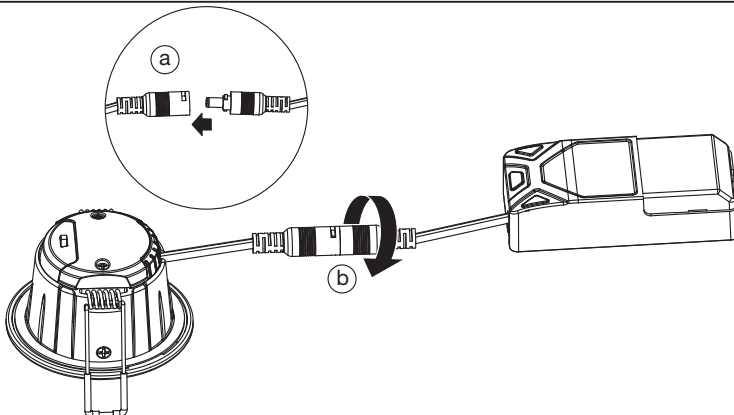

SPOT COVERABLE

	EAN	W	lm	lm/W	K	Temp ^{amb} (°C)	V~	mA	Hz	DF	▽ (°)	
SP CBO FIX V 5.5W CPS 60DEG IP65 WT	4099854092701	3.6	350	97	2700	-20...+40	220-240	31 @ 3.6W 43 @ 5.5W	50/60	>0.7	60	20000
		5.5	550	100								
		3.6	380	105	3000							
		5.5	580	105								
		3.6	400	111	4000							
		5.5	600	109								
SP CBO ADJ V 5.5W CPS 60DEG IP65 WT	4099854092725	3.6	350	97	2700	-20...+40	220-240	31 @ 3.6W 43 @ 5.5W	50/60	>0.7	60	20000
		5.5	550	100								
		3.6	380	105	3000							
		5.5	580	105								
		3.6	400	111	4000							
		5.5	600	109								

5

6

7

SPOT COVERABLE

EAN	EAN		Color		Height	Length	Diameter
SPOT COVERABLE FIX 	4099854098406	SP COV RING FIX ROUND BK	BLACK		-	-	81.5
	4099854098437	SP COV RING FIX ROUND BN	BRUSHED NICKEL		-	-	81.5
	4099854099274	SP COV RING FIX SQUARE BN	BRUSHED NICKEL		81.5	81.5	-
	4099854099304	SP COV RING FIX SQUARE WT	WHITE		81.5	81.5	-
	4099854099335	SP COV RING FIX SQUARE BK	BLACK		81.5	81.5	-
SPOT COVERABLE ADJUSTABLE 	4099854097911	SP COV RING ADJ ROUND BK	BLACK		-	-	81.5
	4099854097935	SP COV RING ADJ ROUND BN	BRUSHED NICKEL		-	-	81.5
	4099854097959	SP COV RING ADJ SQUARE BN	BRUSHED NICKEL		81.5	81.5	-
	4099854097973	SP COV RING ADJ SQUARE WT	WHITE		81.5	81.5	-
	4099854097997	SP COV RING ADJ SQUARE BK	BRUSHED NICKEL		81.5	81.5	-