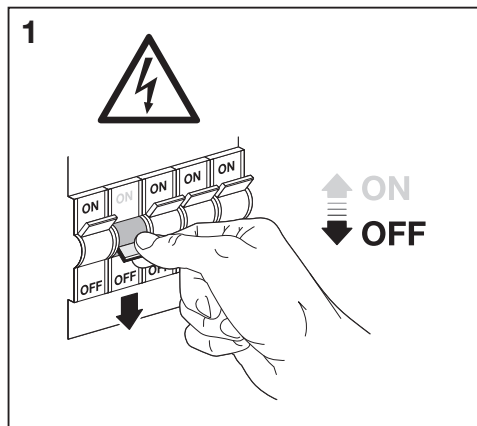

SPOT COVERABLE

	EAN	W	lm	lm/W	K	Temp ^{amb} (°C)	V~	mA	Hz	DF	▽ (°)	
SP CBO FIX V 5.5W CPS 60DEG IP65 WT	4099854092701	3.6	350	97	2700	-20...+40	220-240	31 @ 3.6W 43 @ 5.5W	50/60	>0.7	60	20000
		5.5	550	100								
		3.6	380	105	3000							
		5.5	580	105								
		3.6	400	111	4000							
		5.5	600	109								
SP CBO ADJ V 5.5W CPS 60DEG IP65 WT	4099854092725	3.6	350	97	2700	-20...+40	220-240	31 @ 3.6W 43 @ 5.5W	50/60	>0.7	60	20000
		5.5	550	100								
		3.6	380	105	3000							
		5.5	580	105								
		3.6	400	111	4000							
		5.5	600	109								

5

6

7

SPOT COVERABLE

EAN	EAN		Color		Height	Length	Diameter
SPOT COVERABLE FIX 	4099854098406	SP COV RING FIX ROUND BK	BLACK		-	-	81.5
	4099854098437	SP COV RING FIX ROUND BN	BRUSHED NICKEL		-	-	81.5
	4099854099274	SP COV RING FIX SQUARE BN	BRUSHED NICKEL		81.5	81.5	-
	4099854099304	SP COV RING FIX SQUARE WT	WHITE		81.5	81.5	-
	4099854099335	SP COV RING FIX SQUARE BK	BLACK		81.5	81.5	-
SPOT COVERABLE ADJUSTABLE 	4099854097911	SP COV RING ADJ ROUND BK	BLACK		-	-	81.5
	4099854097935	SP COV RING ADJ ROUND BN	BRUSHED NICKEL		-	-	81.5
	4099854097959	SP COV RING ADJ SQUARE BN	BRUSHED NICKEL		81.5	81.5	-
	4099854097973	SP COV RING ADJ SQUARE WT	WHITE		81.5	81.5	-
	4099854097997	SP COV RING ADJ SQUARE BK	BRUSHED NICKEL		81.5	81.5	-