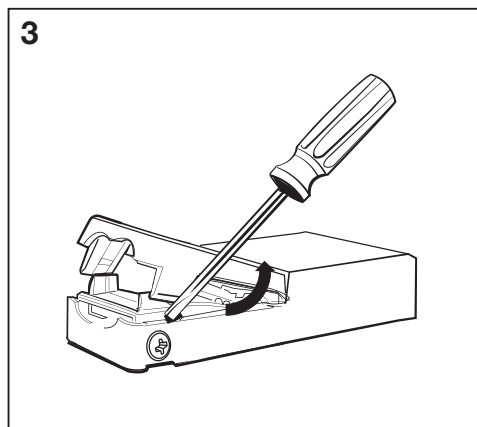

SPOT COVERABLE

	EAN	W	lm	lm/W	K	Temp ^{amb} (°C)	V~	mA	Hz	DF	▽ (°)	
SP CBO FIX V 5.5W CPS 60DEG IP65 WT	4099854092701	3.6	350	97	2700	-20...+40	220-240	31 @ 3.6W 43 @ 5.5W	50/60	>0.7	60	20000
		5.5	550	100								
		3.6	380	105	3000							
		5.5	580	105								
		3.6	400	111	4000							
		5.5	600	109								
SP CBO ADJ V 5.5W CPS 60DEG IP65 WT	4099854092725	3.6	350	97	2700	-20...+40	220-240	31 @ 3.6W 43 @ 5.5W	50/60	>0.7	60	20000
		5.5	550	100								
		3.6	380	105	3000							
		5.5	580	105								
		3.6	400	111	4000							
		5.5	600	109								

5

6

7

SPOT COVERABLE

EAN	EAN		Color		Height	Length	Diameter
SPOT COVERABLE FIX 	4099854098406	SP COV RING FIX ROUND BK	BLACK		-	-	81.5
	4099854098437	SP COV RING FIX ROUND BN	BRUSHED NICKEL		-	-	81.5
	4099854099274	SP COV RING FIX SQUARE BN	BRUSHED NICKEL		81.5	81.5	-
	4099854099304	SP COV RING FIX SQUARE WT	WHITE		81.5	81.5	-
	4099854099335	SP COV RING FIX SQUARE BK	BLACK		81.5	81.5	-
SPOT COVERABLE ADJUSTABLE 	4099854097911	SP COV RING ADJ ROUND BK	BLACK		-	-	81.5
	4099854097935	SP COV RING ADJ ROUND BN	BRUSHED NICKEL		-	-	81.5
	4099854097959	SP COV RING ADJ SQUARE BN	BRUSHED NICKEL		81.5	81.5	-
	4099854097973	SP COV RING ADJ SQUARE WT	WHITE		81.5	81.5	-
	4099854097997	SP COV RING ADJ SQUARE BK	BRUSHED NICKEL		81.5	81.5	-