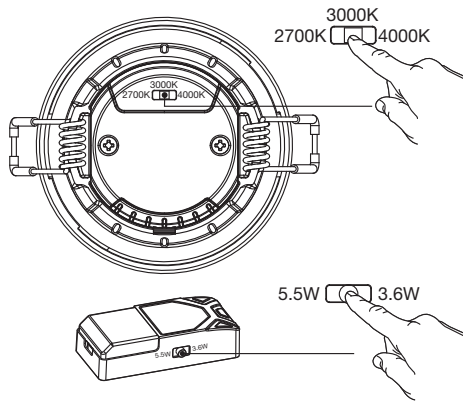

SPOT COVERABLE

	EAN	W	lm	lm/W	K	Temp ^{amb} (°C)	V~	mA	Hz	DF	▽ (°)	
SP CBO FIX V 5.5W CPS 60DEG IP65 WT	4099854092701	3.6	350	97	2700	-20...+40	220-240	31 @ 3.6W 43 @ 5.5W	50/60	>0.7	60	20000
		5.5	550	100								
		3.6	380	105	3000							
		5.5	580	105								
		3.6	400	111	4000							
		5.5	600	109								
SP CBO ADJ V 5.5W CPS 60DEG IP65 WT	4099854092725	3.6	350	97	2700	-20...+40	220-240	31 @ 3.6W 43 @ 5.5W	50/60	>0.7	60	20000
		5.5	550	100								
		3.6	380	105	3000							
		5.5	580	105								
		3.6	400	111	4000							
		5.5	600	109								

5

6

7

SPOT COVERABLE

EAN	EAN		Color		Height	Length	Diameter
SPOT COVERABLE FIX 	4099854098406	SP COV RING FIX ROUND BK	BLACK		-	-	81.5
	4099854098437	SP COV RING FIX ROUND BN	BRUSHED NICKEL		-	-	81.5
	4099854099274	SP COV RING FIX SQUARE BN	BRUSHED NICKEL		81.5	81.5	-
	4099854099304	SP COV RING FIX SQUARE WT	WHITE		81.5	81.5	-
	4099854099335	SP COV RING FIX SQUARE BK	BLACK		81.5	81.5	-
SPOT COVERABLE ADJUSTABLE 	4099854097911	SP COV RING ADJ ROUND BK	BLACK		-	-	81.5
	4099854097935	SP COV RING ADJ ROUND BN	BRUSHED NICKEL		-	-	81.5
	4099854097959	SP COV RING ADJ SQUARE BN	BRUSHED NICKEL		81.5	81.5	-
	4099854097973	SP COV RING ADJ SQUARE WT	WHITE		81.5	81.5	-
	4099854097997	SP COV RING ADJ SQUARE BK	BRUSHED NICKEL		81.5	81.5	-