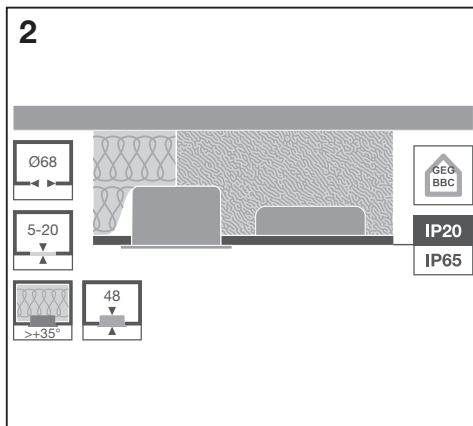

SPOT COVERABLE

	EAN	W	lm	lm/W	K	Temp ^{amb} (°C)	V~	mA	Hz	DF	▽ (°)	
SP CBO FIX V 5.5W CPS 60DEG IP65 WT	4099854092701	3.6	350	97	2700	-20...+40	220-240	31 @ 3.6W 43 @ 5.5W	50/60	>0.7	60	20000
		5.5	550	100								
		3.6	380	105	3000							
		5.5	580	105								
		3.6	400	111	4000							
		5.5	600	109								
SP CBO ADJ V 5.5W CPS 60DEG IP65 WT	4099854092725	3.6	350	97	2700	-20...+40	220-240	31 @ 3.6W 43 @ 5.5W	50/60	>0.7	60	20000
		5.5	550	100								
		3.6	380	105	3000							
		5.5	580	105								
		3.6	400	111	4000							
		5.5	600	109								

5

6

7

SPOT COVERABLE

EAN	EAN		Color		Height	Length	Diameter
SPOT COVERABLE FIX 	4099854098406	SP COV RING FIX ROUND BK	BLACK		-	-	81.5
	4099854098437	SP COV RING FIX ROUND BN	BRUSHED NICKEL		-	-	81.5
	4099854099274	SP COV RING FIX SQUARE BN	BRUSHED NICKEL		81.5	81.5	-
	4099854099304	SP COV RING FIX SQUARE WT	WHITE		81.5	81.5	-
	4099854099335	SP COV RING FIX SQUARE BK	BLACK		81.5	81.5	-
SPOT COVERABLE ADJUSTABLE 	4099854097911	SP COV RING ADJ ROUND BK	BLACK		-	-	81.5
	4099854097935	SP COV RING ADJ ROUND BN	BRUSHED NICKEL		-	-	81.5
	4099854097959	SP COV RING ADJ SQUARE BN	BRUSHED NICKEL		81.5	81.5	-
	4099854097973	SP COV RING ADJ SQUARE WT	WHITE		81.5	81.5	-
	4099854097997	SP COV RING ADJ SQUARE BK	BRUSHED NICKEL		81.5	81.5	-