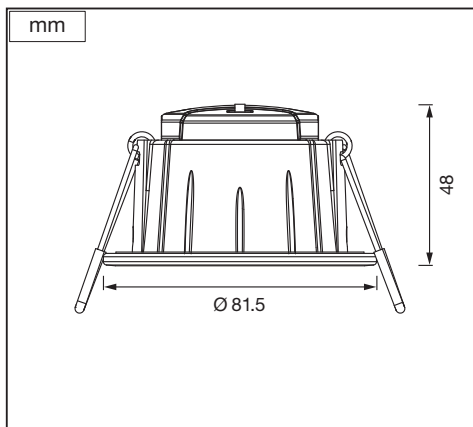

SPOT COVERABLE

	EAN	W	lm	lm/W	K	Temp ^{amb} (°C)	V~	mA	Hz	DF	▽ (°)	
SP CBO FIX V 5.5W CPS 60DEG IP65 WT	4099854092701	3.6	350	97	2700	-20...+40	220-240	31 @ 3.6W 43 @ 5.5W	50/60	>0.7	60	20000
		5.5	550	100								
		3.6	380	105	3000							
		5.5	580	105								
		3.6	400	111	4000							
		5.5	600	109								
SP CBO ADJ V 5.5W CPS 60DEG IP65 WT	4099854092725	3.6	350	97	2700	-20...+40	220-240	31 @ 3.6W 43 @ 5.5W	50/60	>0.7	60	20000
		5.5	550	100								
		3.6	380	105	3000							
		5.5	580	105								
		3.6	400	111	4000							
		5.5	600	109								

5

6

7

SPOT COVERABLE

EAN	EAN		Color		Height	Length	Diameter
SPOT COVERABLE FIX 	4099854098406	SP COV RING FIX ROUND BK	BLACK		-	-	81.5
	4099854098437	SP COV RING FIX ROUND BN	BRUSHED NICKEL		-	-	81.5
	4099854099274	SP COV RING FIX SQUARE BN	BRUSHED NICKEL		81.5	81.5	-
	4099854099304	SP COV RING FIX SQUARE WT	WHITE		81.5	81.5	-
	4099854099335	SP COV RING FIX SQUARE BK	BLACK		81.5	81.5	-
SPOT COVERABLE ADJUSTABLE 	4099854097911	SP COV RING ADJ ROUND BK	BLACK		-	-	81.5
	4099854097935	SP COV RING ADJ ROUND BN	BRUSHED NICKEL		-	-	81.5
	4099854097959	SP COV RING ADJ SQUARE BN	BRUSHED NICKEL		81.5	81.5	-
	4099854097973	SP COV RING ADJ SQUARE WT	WHITE		81.5	81.5	-
	4099854097997	SP COV RING ADJ SQUARE BK	BRUSHED NICKEL		81.5	81.5	-