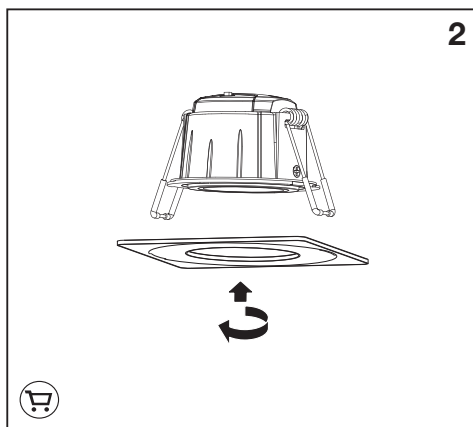

5

6

7

SPOT COVERABLE

EAN	EAN		Color		Height	Length	Diameter
SPOT COVERABLE FIX 	4099854098406	SP COV RING FIX ROUND BK	BLACK		-	-	81.5
	4099854098437	SP COV RING FIX ROUND BN	BRUSHED NICKEL		-	-	81.5
	4099854099274	SP COV RING FIX SQUARE BN	BRUSHED NICKEL		81.5	81.5	-
	4099854099304	SP COV RING FIX SQUARE WT	WHITE		81.5	81.5	-
	4099854099335	SP COV RING FIX SQUARE BK	BLACK		81.5	81.5	-
SPOT COVERABLE ADJUSTABLE 	4099854097911	SP COV RING ADJ ROUND BK	BLACK		-	-	81.5
	4099854097935	SP COV RING ADJ ROUND BN	BRUSHED NICKEL		-	-	81.5
	4099854097959	SP COV RING ADJ SQUARE BN	BRUSHED NICKEL		81.5	81.5	-
	4099854097973	SP COV RING ADJ SQUARE WT	WHITE		81.5	81.5	-
	4099854097997	SP COV RING ADJ SQUARE BK	BRUSHED NICKEL		81.5	81.5	-