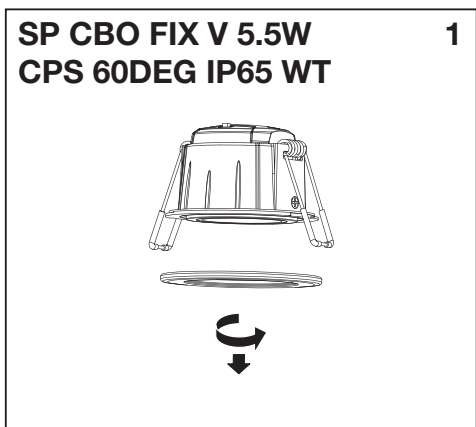

SPOT COVERABLE

	EAN	W	lm	lm/W	K	Temp ^{amb} (°C)	V~	mA	Hz	DF	▽ (°)	
SP CBO FIX V 5.5W CPS 60DEG IP65 WT	4099854092701	3.6	350	97	2700	-20...+40	220-240	31 @ 3.6W 43 @ 5.5W	50/60	>0.7	60	20000
		5.5	550	100								
		3.6	380	105	3000							
		5.5	580	105								
		3.6	400	111	4000							
		5.5	600	109								
SP CBO ADJ V 5.5W CPS 60DEG IP65 WT	4099854092725	3.6	350	97	2700	-20...+40	220-240	31 @ 3.6W 43 @ 5.5W	50/60	>0.7	60	20000
		5.5	550	100								
		3.6	380	105	3000							
		5.5	580	105								
		3.6	400	111	4000							
		5.5	600	109								

5

6

7

SPOT COVERABLE

EAN	EAN		Color		Height	Length	Diameter
SPOT COVERABLE FIX 	4099854098406	SP COV RING FIX ROUND BK	BLACK		-	-	81.5
	4099854098437	SP COV RING FIX ROUND BN	BRUSHED NICKEL		-	-	81.5
	4099854099274	SP COV RING FIX SQUARE BN	BRUSHED NICKEL		81.5	81.5	-
	4099854099304	SP COV RING FIX SQUARE WT	WHITE		81.5	81.5	-
	4099854099335	SP COV RING FIX SQUARE BK	BLACK		81.5	81.5	-
SPOT COVERABLE ADJUSTABLE 	4099854097911	SP COV RING ADJ ROUND BK	BLACK		-	-	81.5
	4099854097935	SP COV RING ADJ ROUND BN	BRUSHED NICKEL		-	-	81.5
	4099854097959	SP COV RING ADJ SQUARE BN	BRUSHED NICKEL		81.5	81.5	-
	4099854097973	SP COV RING ADJ SQUARE WT	WHITE		81.5	81.5	-
	4099854097997	SP COV RING ADJ SQUARE BK	BRUSHED NICKEL		81.5	81.5	-