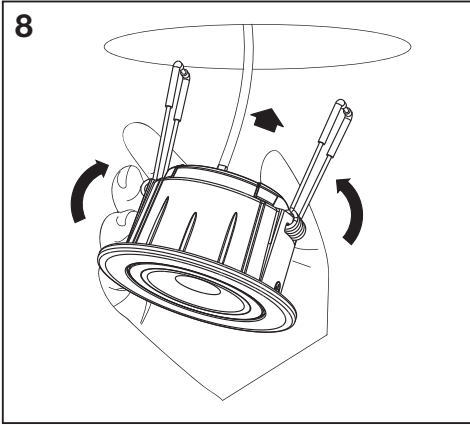

5

6

7

SPOT COVERABLE

EAN	EAN		Color		Height	Length	Diameter
SPOT COVERABLE FIX 	4099854098406	SP COV RING FIX ROUND BK	BLACK		-	-	81.5
	4099854098437	SP COV RING FIX ROUND BN	BRUSHED NICKEL		-	-	81.5
	4099854099274	SP COV RING FIX SQUARE BN	BRUSHED NICKEL		81.5	81.5	-
	4099854099304	SP COV RING FIX SQUARE WT	WHITE		81.5	81.5	-
	4099854099335	SP COV RING FIX SQUARE BK	BLACK		81.5	81.5	-
SPOT COVERABLE ADJUSTABLE 	4099854097911	SP COV RING ADJ ROUND BK	BLACK		-	-	81.5
	4099854097935	SP COV RING ADJ ROUND BN	BRUSHED NICKEL		-	-	81.5
	4099854097959	SP COV RING ADJ SQUARE BN	BRUSHED NICKEL		81.5	81.5	-
	4099854097973	SP COV RING ADJ SQUARE WT	WHITE		81.5	81.5	-
	4099854097997	SP COV RING ADJ SQUARE BK	BRUSHED NICKEL		81.5	81.5	-