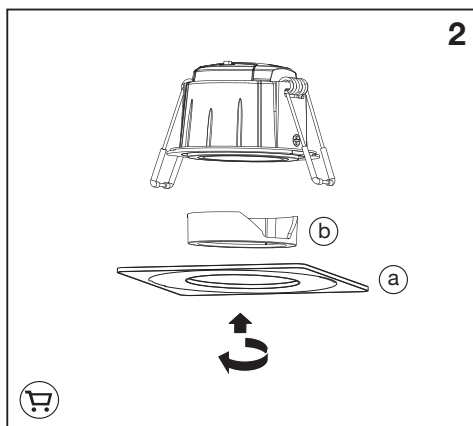

5

6

7

SPOT COVERABLE

EAN	EAN		Color		Height	Length	Diameter
SPOT COVERABLE FIX 	4099854098406	SP COV RING FIX ROUND BK	BLACK		-	-	81.5
	4099854098437	SP COV RING FIX ROUND BN	BRUSHED NICKEL		-	-	81.5
	4099854099274	SP COV RING FIX SQUARE BN	BRUSHED NICKEL		81.5	81.5	-
	4099854099304	SP COV RING FIX SQUARE WT	WHITE		81.5	81.5	-
	4099854099335	SP COV RING FIX SQUARE BK	BLACK		81.5	81.5	-
SPOT COVERABLE ADJUSTABLE 	4099854097911	SP COV RING ADJ ROUND BK	BLACK		-	-	81.5
	4099854097935	SP COV RING ADJ ROUND BN	BRUSHED NICKEL		-	-	81.5
	4099854097959	SP COV RING ADJ SQUARE BN	BRUSHED NICKEL		81.5	81.5	-
	4099854097973	SP COV RING ADJ SQUARE WT	WHITE		81.5	81.5	-
	4099854097997	SP COV RING ADJ SQUARE BK	BRUSHED NICKEL		81.5	81.5	-