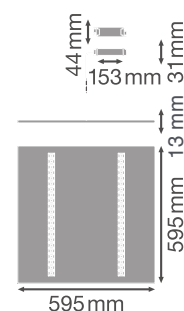

Produkt	EAN-nr.	EI-nr.	K	LM	LM/W	CRI	°	IK
Panel IndiviLED 600x600mm 33W UGR<16	4058075201132	5642005963	3.000	3.800	115	≥80	70°	IK08
Panel IndiviLED 600x600mm 33W UGR<16	4058075201156	5642005918	4.000	4.000	120	≥80	70°	IK08
Panel IndiviLED DALI 600x600mm 33W UGR<16	4058075503885	5642008562	3.000	3.800	115	≥80	70°	IK08
Panel IndiviLED DALI 600x600mm 33W UGR<16	4058075503861	5642008575	4.000	4.000	120	≥80	70°	IK08
Panel IndiviLED ZIGBEE 600x600mm 33W UGR<16	4058075521841	5642009781	4.000	4.000	120	≥80	70°	IK08
Panel IndiviLED m/nødllys 600x600mm 33W UGR<16	4058075201293	5642005921	3.000	3.800	115	≥80	70°	IK08
Panel IndiviLED m/nødllys 600x600mm 33W UGR<16	4058075201316	5642005934	4.000	4.000	120	≥80	70°	IK08