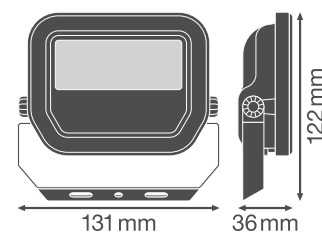

Produkt	EAN-nr.	EI-nr.	K	LM	LM/W	CRI	°	IK
Floodlight Performance 10W sort	4058075420847	5640003860	3.000	1.100	110	≥80	100°x100°	IK07
Floodlight Performance 10W hvid	4058075420861	5640003873	3.000	1.100	110	≥80	100°x100°	IK07
Floodlight Performance 10W sort	4058075420885	5640003886	4.000	1.200	120	≥80	100°x100°	IK07
Floodlight Performance 10W hvid	4058075420908	5640003899	4.000	1.200	120	≥80	100°x100°	IK07
Floodlight Performance 10W sort	4058075420922	5640003909	6.500	1.200	120	≥80	100°x100°	IK07
Floodlight Performance 10W hvid	4058075420946	5640003912	6.500	1.200	120	≥80	100°x100°	IK07
Floodlight Performance 20W sort	4058075420960	5640003925	3.000	2.200	110	≥80	100°x100°	IK07
Floodlight Performance 20W hvid	4058075420991	5640003938	3.000	2.200	110	≥80	100°x100°	IK07
Floodlight Performance 20W sort	4058075421011	5640003941	4.000	2.400	120	≥80	100°x100°	IK07
Floodlight Performance 20W hvid	4058075421035	5640003954	4.000	2.400	120	≥80	100°x100°	IK07
Floodlight Performance 20W sort	4058075421059	5640003967	6.500	2.400	120	≥80	100°x100°	IK07
Floodlight Performance 20W hvid	4058075421073	5640003970	6.500	2.400	120	≥80	100°x100°	IK07
Floodlight Performance 30W sort	4058075421097	5640003983	3.000	3.300	110	≥80	100°x100°	IK07
Floodlight Performance 30W hvid	4058075421110	5640003996	3.000	3.300	110	≥80	100°x100°	IK07
Floodlight Performance 30W sort	4058075421134	5640004005	4.000	3.600	120	≥80	100°x100°	IK07
Floodlight Performance 30W hvid	4058075421165	5640004018	4.000	3.600	120	≥80	100°x100°	IK07
Floodlight Performance 30W sort	4058075421189	5640004021	6.500	3.600	120	≥80	100°x100°	IK07
Floodlight Performance 30W hvid	4058075421202	5640004034	6.500	3.600	120	≥80	100°x100°	IK07