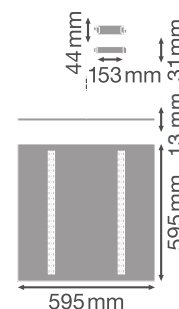

Produkt	EAN-nr.	EI-nr.	K	LM	LM/w	CRI	70°	IK
Panel IndiviLED 600x600mm 33W UGR<16	4058075201132	5642005963	3.000	3.800	115	≥80	70°	IK08
Panel IndiviLED 600x600mm 33W UGR<16	4058075201156	5642005918	4.000	4.000	120	≥80	70°	IK08
Panel IndiviLED DALI 600x600mm 33W UGR<16	4058075503885	5642008562	3.000	3.800	115	≥80	70°	IK08
Panel IndiviLED DALI 600x600mm 33W UGR<16	4058075503861	5642008575	4.000	4.000	120	≥80	70°	IK08
Panel IndiviLED ZIGBEE 600x600mm 33W UGR<16	4058075521841	5642009781	4.000	4.000	120	≥80	70°	IK08
Panel IndiviLED m/nødllys 600x600mm 33W UGR<16	4058075201293	5642005921	3.000	3.800	115	≥80	70°	IK08
Panel IndiviLED m/nødllys 600x600mm 33W UGR<16	4058075201316	5642005934	4.000	4.000	120	≥80	70°	IK08